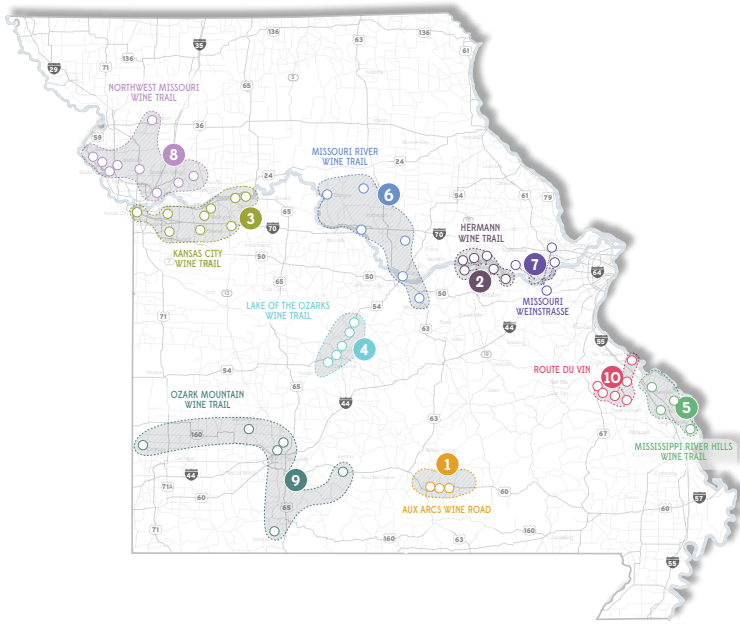

Missouri Wine Trails

1 The **Aux Arcs Wine Road** wineries are positioned on the Aux Arcs Wine Road, which takes its name from the original French name given to the region known today as the Ozarks. auxarcswineroad.com

Horst Vineyards
Traver Home Winery
Viandel Vineyard

2 The **Hermann Wine Trail** boasts breathtaking vistas and historic wineries along the trail between Hermann and New Haven. hermannwinetrail.com

Adam Puchta Winery
Bias Winery & Gruhlke's Microbrewery
Hermannhof Winery
OakGlenn Winery LLC
Röbller Vineyard and Winery
Stone Hill Winery – Hermann

3 The **Kansas City Wine Trail**, which encompasses Kansas City and the surrounding areas, is home to great wines and friendly people. kcwineries.com

Albonée Country Inn & Vineyards
Amigoni Urban Winery
Arcadian Moon Vineyards & Winery
Baltimore Bend Vineyard
Fahrmeier Family Vineyards
La Bella Vineyards & Winery
Odessa Country Winery
Stonehaus Farms Vineyard & Winery
Terre Beau Winery

4 The **Lake of the Ozarks Wine Trail** offers scenic beauty paired with fine wine and gourmet food to make for a memorable experience regardless of the season. lakeoftheozarkswinetrail.com

Casa de Loco Winery
Golden Rock Winery
Seven Springs Winery
Shawnee Bluff Vineyards
Shawnee Bluff Winery

5 On the **Mississippi River Hills Wine Trail**, savor the flavors of southeast Missouri as you wind through the swelling river hills. mississippiriverhillswinetrail.com

Apple Creek Vineyard & Winery
Hemman Winery
Hunter Valley Winery
The Barrens Winery

6 The **Missouri River Wine Trail** runs along the Missouri River through the heart of the Show-Me State. missouririverwinetrail.com

Bushwacker Bend Winery
Canterbury Hill Winery and Restaurant
Cooper's Oak Winery
Les Bourgeois Vineyards
Serenity Valley Winery
Westphalia Vineyards

7 The **Missouri Weinstrasse** is located in the heart of the country's first designated American Viticulture Area. moweinstrasse.com

Augusta Winery
Balducci Vineyards
Montelle Winery
Sugar Creek Winery and Vineyards

8 The **Northwest Missouri Wine Trail** boasts unique and welcoming wineries located in the northwest area of Missouri wine country. nwmissouriwine.com

Belvoir Winery
Fence Stile Vineyards & Winery
Jowler Creek Vineyard & Winery
Ladoga Ridge Winery LLC
Pirtle Winery
Riverwood Winery
Van Till Family Farm Winery
Weston Wine Company
Windy Wine Company

9 The **Ozark Mountain Wine Trail** is situated in southwest Missouri and winds through the picturesque countryside. Escape the urban rush and relax. ozarkmountainwinetrail.org

7C's Winery
Keltoi Vineyard & Winery
Lindwedel Winery
OOVDA Winery
Tyler Ridge Vineyard Winery

10 The **Route du Vin** exemplifies the fine wines and French heritage of the Ste. Genevieve area just southeast of St. Louis. rdvwinetrail.com

Cave Vineyard
Charville Vineyard Winery & Microbrewery
Chaumette Vineyards & Winery
Sainte Genevieve Winery
Sand Creek Vineyard
Twin Oaks Vineyard and Winery