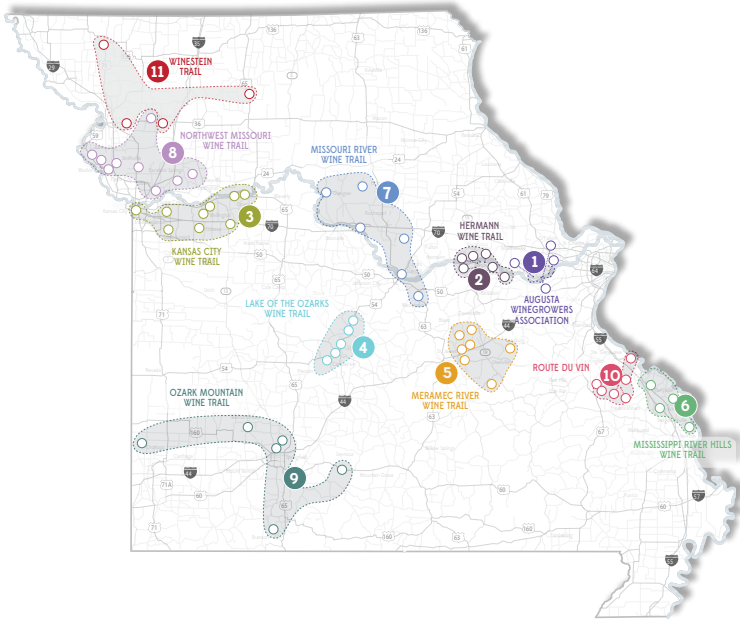

Wildlife Ridge Winery

34751 Miller Rd, Smithton, MO 65350
660-343-5493 | wildliferidgewinery.com

Windy Wine Company

9478 SW State Rt J, Osborn, MO 64474
816-675-2002 | windywine.com

Missouri Wine Trails

1 The **Augusta Winegrowers Association** is located in the heart of the country's first designated American Viticulture Area. moweinstrasse.com

Augusta Winery	Montelle Winery
Balducci Vineyards	Noboleis Vineyards

2 The **Hermann Wine Trail** boasts breathtaking vistas and historic wineries along the trail between Hermann and New Haven. hermannwinetrail.com

Adam Puchta Winery	OakGlenn Winery LLC
Bias Winery & Gruhlke's Microbrewery	Röbller Vineyard and Winery
Hermannhof Winery	Stone Hill Winery – Hermann

3 The **Kansas City Wine Trail**, which encompasses Kansas City and the surrounding areas, is home to great wines and friendly people. kcwineries.com