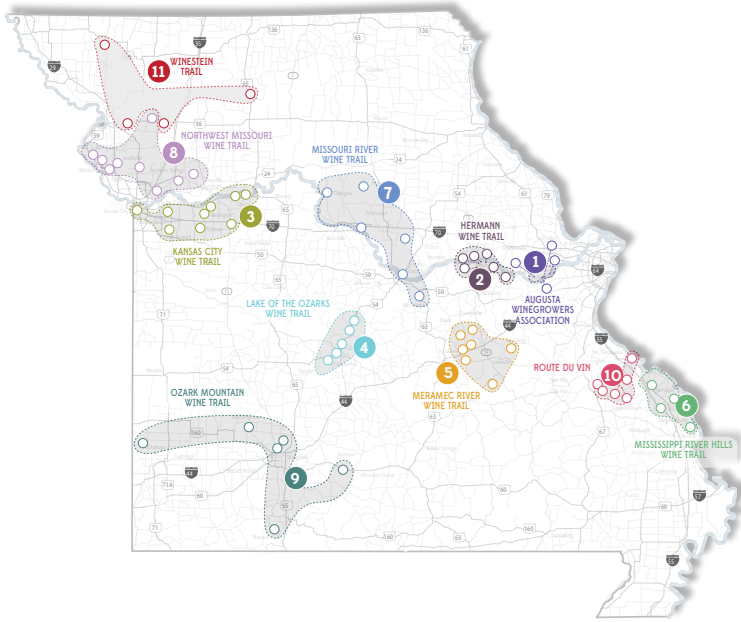

Missouri Wine Trails

1 The **Augusta Winegrowers Association** is located in the heart of the country's first designated American Viticulture Area. moweinstrasse.com

Augusta Winery	Montelle Winery
Balducci Vineyards	Noboleis Vineyards

2 The **Hermann Wine Trail** boasts breathtaking vistas and historic wineries along the trail between Hermann and New Haven. hermannwinetrail.com

Adam Puchta Winery	OakGlenn Winery LLC
Bias Winery & Gruhlke's Microbrewery	Röbller Vineyard and Winery
Hermannhof Winery	Stone Hill Winery – Hermann

3 The **Kansas City Wine Trail**, which encompasses Kansas City and the surrounding areas, is home to great wines and friendly people. kcwineries.com

Albonée Country Inn & Vineyards	Fahrmeier Family Vineyards
Amigoni Urban Winery	La Bella Vineyards & Winery
Arcadian Moon Vineyards & Winery	Odessa Country Winery
Baltimore Bend Vineyard	Stonehaus Farms Vineyard & Winery
	Terre Beau Winery

4 The **Lake of the Ozarks Wine Trail** offers scenic beauty paired with fine wine and gourmet food to make for a memorable experience regardless of the season. lakeoftheozarkswinetrail.com

Casa de Loco Winery	Shawnee Bluff Vineyards
Golden Rock Winery	Shawnee Bluff Winery
Seven Springs Winery	

5 The **Meramec River Wine Trail** is nestled between the beauty of the Ozark Highlands and the picturesque waterways of the Meramec. meramecriverwinetrail.com

Belmont Vineyards & Winery	Peaceful Bend Vineyards
Eagles' Landing	Red Moose Vineyard
Heinrichshaus Vineyard & Winery	St. James Winery
Meramec Vineyards	Three Squirrels Winery

6 On the **Mississippi River Hills Wine Trail**, savor the flavors of southeast Missouri as you wind through the swelling river hills. mississippiriverhillswinetrail.com

Apple Creek Vineyard & Winery	Hemman Winery
	The Barrens Winery

7 The **Missouri River Wine Trail** runs along the Missouri River through the heart of the Show-Me State. missouririverwinetrail.com

Bushwhacker Bend Winery	Winery
Canterbury Hill Winery	Les Bourgeois Vineyards
Cooper's Oak Winery	Serenity Valley Winery
Hummingbird Vineyard & Winery	Westphalia Vineyards

8 The **Northwest Missouri Wine Trail** boasts unique and welcoming wineries located in the northwest area of Missouri wine country. nwmissouriwine.com

Belvoir Winery	Pirtle Winery
Fence Stile Vineyards & Winery	Riverwood Winery
Jowler Creek Vineyard & Winery	Van Till Family Farm Winery
Ladoga Ridge Winery LLC	Weston Wine Company
	Windy Wine Company

9 The **Ozark Mountain Wine Trail** is situated in southwest Missouri and winds through the picturesque countryside. Escape the urban rush and relax. ozarkmountainwinetrail.org

7C's Winery	OOVDA Winery
Keltoi Vineyard & Winery	Tyler Ridge Vineyard Winery
Lindwedel Winery	

10 The **Route du Vin** exemplifies the fine wines and French heritage of the Ste. Genevieve area just southeast of St. Louis. rdvwinetrail.com