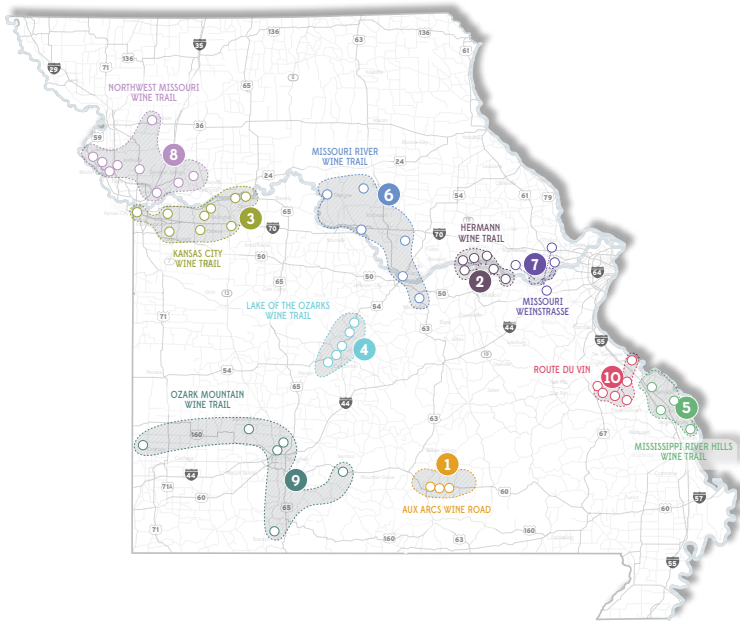

Wildlife Ridge Winery

34751 Miller Rd, Smithton, MO 65350
660-343-5493 | wildliferidgewinery.com

Wild Sun Winery

4830 Pioneer Road , Hillsboro , Missouri 63050
636-797-8686 | wildsunwinery.com

Williams Creek Winery*

310 S Hickory St, Mount Vernon, MO 65712
417-466-4076 | williamscreekwinery.com

Windy Wine Company

9478 SW State Rt J, Osborn, MO 64474
816-675-2002 | windywine.com

Yellow Farmhouse Vineyard & Winery

100 Defiance Rd, Defiance, MO 63341
314-409-6139 | yellowfarmhousewines.com

Missouri Wine Trails

1 The **Aux Arcs Wine Road** wineries are positioned on the Aux Arcs Wine Road, which takes its name from the original French name given to the region known today as the Ozarks. auxarcswineroad.com

Horst Vineyards
Traver Home Winery
Viandel Vineyard

2 The **Hermann Wine Trail** boasts breathtaking vistas and historic wineries along the trail between Hermann and New Haven. hermannwinetrail.com

Adam Puchta Winery
Bias Winery & Gruhlke's Microbrewery
Hermannhof Winery
OakGlenn Winery LLC
Röbller Vineyard and Winery
Stone Hill Winery – Hermann